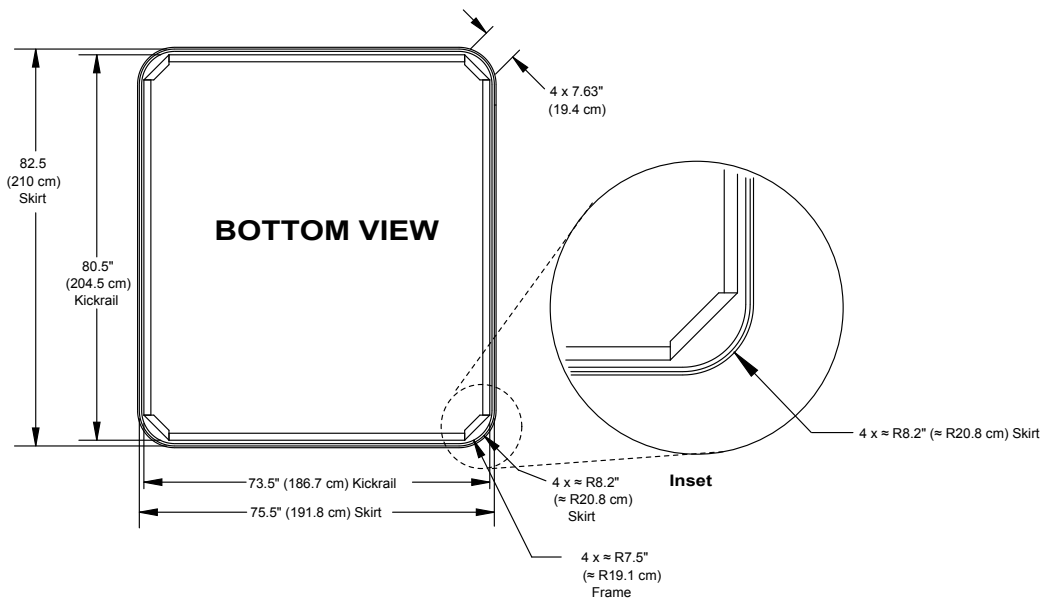

• Footwell Jets + Therapy Seat 1 Jets are always on when the pump is running

24 Total Jets

Spa Operation Subject To Change Without Notice

NEW FOR 2009!

2009 Sundance Spas 780 Camden

Portable Dimensions

STOP **IMPORTANT! Always measure each hot tub for exact dimensions BEFORE designing its foundational support and/or decking.** **STOP**

Dimensions/Specifications Subject To Change Without Notice