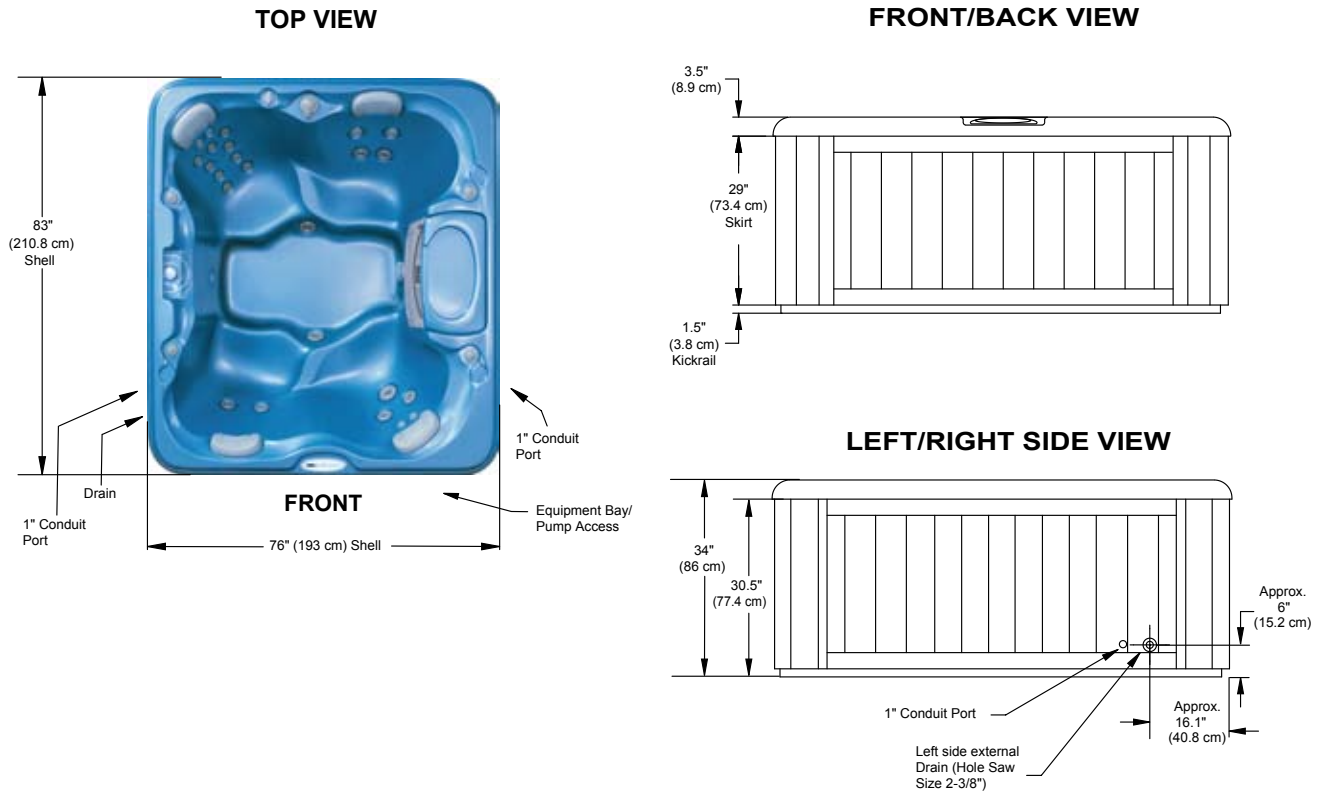

*(See Warranty Document for Specific Details)

Dimensions/Specifications Subject To Change Without Notice

2009 Sundance Spas 780 Camden

Operation/New Features

- (A)** Air Control - Adjusts All Therapy Seat 1 Jets (2 SMT Mini) + All Footwell Jets (2 SMT)
- (B)** Air Control - Adjusts All Accu-Ssage Seat Jets (2 SMT Micro, 9 Accu-Pressure)
- (C)** Massage Selector [Pump 1]- Adjusts Massage Level Between Accu-Ssage Seat Jets and All Pivot Seat Jets + Therapy Seat 2 Jets
- (D)** Air Control - Adjusts All Pivot Seat Jets (2 SMT Fluidix, 2 SMT Mini)
- (E)** Air Control - Adjusts Therapy Seat 2 Jets (2 SMT Micro, 2 SMT Mini, 1 SMT)
- (F)** Waterfall Selector [24-Hour Circ. Pump] - Controls Waterfall Output

• Footwell Jets + Therapy Seat 1 Jets are always on when the pump is running

24 Total Jets

Spa Operation Subject To Change Without Notice

NEW FOR 2009!

2009 Sundance Spas 780 Camden

Portable Dimensions

STOP **IMPORTANT! Always measure each hot tub for exact dimensions BEFORE designing its foundational support and/or decking.** **STOP**

Dimensions/Specifications Subject To Change Without Notice