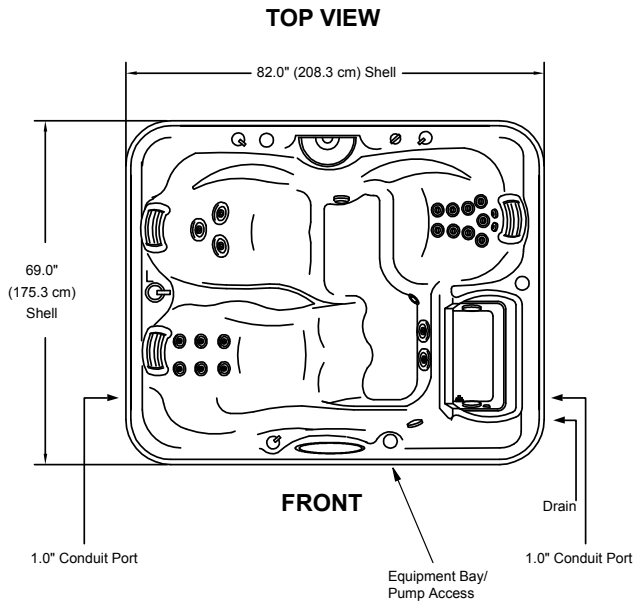

### 22 Total Jets

Spa Operation Subject To Change Without Notice

## NEW FOR 2009!

Dimensions/Specifications Subject To Change Without Notice

## Portable Dimensions

**IMPORTANT! Always measure each hot tub for exact dimensions BEFORE designing its foundational support and/or decking.**

Dimensions/specifications subject to change without notice. Tolerance: ± 0.5" (1.27 cm)