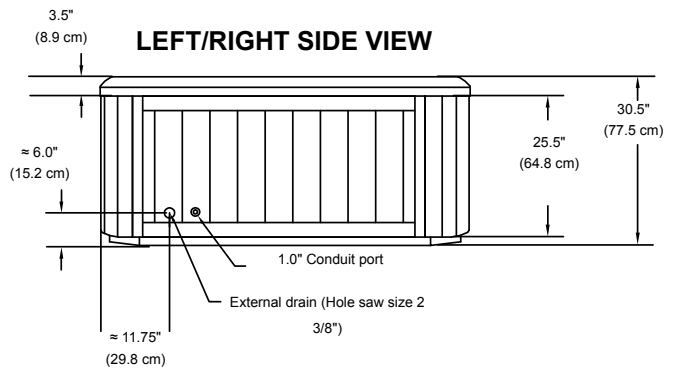

## NEW FOR 2009!

Dimensions/Specifications Subject To Change Without Notice

## Portable Dimensions

**IMPORTANT! Always measure each hot tub for exact dimensions BEFORE designing its foundational support and/or decking.**

Dimensions/specifications subject to change without notice. Tolerance: ± 0.5" (1.27 cm)