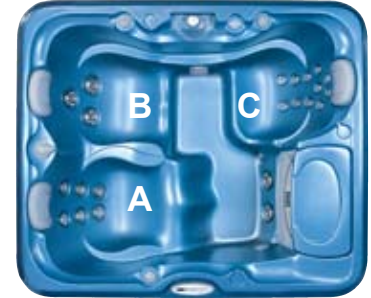

## Specifications

|  |   |
|--|---|
| <b>Dimensions:</b> .....                     | 69" x 82" x 30.5" (175.5 cm x 208.5 cm x 77.5 cm)   |
| <b>Seating Capacity:</b> .....               | 2-3 Adults  |
| <b>Dry Weight:</b> .....                     | 620 lbs (281 kg)  |
| <b>Filled Weight:</b> .....                  | 3,124 lbs (1417 kg)   |
| <b>Water Capacity (Avg. Fill):</b> .....     | 300 US Gal (1136 Liters)  |
| <b>Controls:</b> .....                       | 780 Series Solid-State Electronic Controls with Led Readout, Programmable Temperature, Filtration, Heat Cycles  |
| <b>Water Delivery:</b> .....                 | 1 High-flow pump  |
| <b>Pump 1:</b> .....                         | North America (60 Hz): 2-Speed/1.5 HP Continuous, 13.0A Max.<br><b>Export (50 Hz): 2-Speed/2.0 HP Continuous, 8.0A max.</b>   |
| <b>Pump 2:</b> .....                         | 24-Hour Filter/Circulation Pump   |
| <b>Total Hydrojets:</b> .....                | <b>22</b>   |
| <b>Adirondack Lounge Jets (A):</b> .....     | 6 SMT Fluidix, 2 SMT  |
| <b>Contour Seat Jets (B):</b> .....          | 3 SMT   |
| <b>Accu-ssage Seat Jets (C):</b> .....       | 9 Accu-Pressure, 2 SMT Micro  |
| <b>Air Controls/Massage Selectors:</b> ..... | 3/1; Diverter and Air Control with LED Light Rings  |
| <b>Filter:</b> .....                         | MicroClean Filter System, 125 ft <sup>2</sup> Combined Filtration, (1 pleated and 1 spun-bound cartridge)   |
| <b>Water Treatment:</b> .....                | Automatic Brominator and 24-Hour Circulation Pump; Ozone Adaptable  |
| <b>Lighting:</b> .....                       | Standard Multicolored SunRay LED Light  |
| <b>Synthetic Cabinet:</b> .....              | Available in Sierra, Coastal, Birchwood, and Mahogany   |
| <b>Shell Colors:</b> .....                   | North America: Platinum, Sand, Celestite, Sahara, Oyster, Copper Sand, Twilight, Graphite<br><b>Export (50 Hz): All North America Colors</b>  |
| <b>Handrails:</b> .....                      | Not Available   |
| <b>ComforTone Headrests:</b> .....           | Three, 1-Piece Gray   |
| <b>Heater:</b> .....                         | North America Convertible Model (60 Hz): Low Flow, 1 kW@120 VAC or Convertible to 4 kW@240 VAC<br><b>Export (50 Hz): Low flow, 2.7 kW</b>   |
| <b>Electrical Requirements:</b> .....        | North America Convertible Model (60 Hz): 120 VAC@15A with Supplied GFCI Cord or 240 VAC@30A or 40A (Hard Wired Only);<br><b>Export (50 Hz): 230-240 VAC@20A or 30A or suitably Rated Circuit Breaker to Comply with Local Electrical Regulations. Certain Countries May Require Dual Power Inputs; Two GFCI/RCD Breakers are Required for This Configuration.</b> |
| <b>Limited Warranty*:</b> .....              | North America (60 Hz): 10 Years Shell, 7 Years Shell Surface, 5 Years Plumbing Component Leaks, 5 Years Equipment and Controls, 2 Years Jets, 5 Years Cabinet, 2 Years Jets<br><b>Export (50 Hz): 10 Years Shell, 7 Years Shell Surface, 2 Years Plumbing Component Leaks, 2 Years Equipment and Controls, 2 Years Jets, 2 Years Cabinet</b>                      |
| <b>Waterfall Feature:</b> .....              | On/Off Flow Rate; Colored Lighting  |
| <b>Special Features:</b> .....               | Not Available   |
| <b>Inground Model:</b> .....                 | Not Available   |