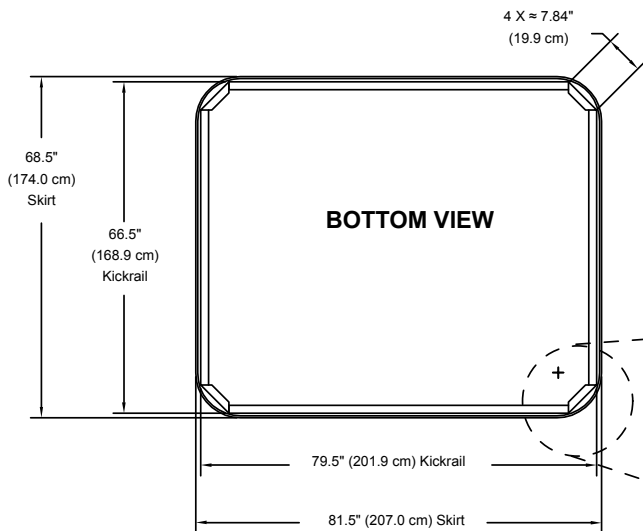

## NEW FOR 2009!

Dimensions/Specifications Subject To Change Without Notice

## Portable Dimensions

**IMPORTANT! Always measure each hot tub for exact dimensions BEFORE designing its foundational support and/or decking.**

Dimensions/specifications subject to change without notice. Tolerance: ± 0.5" (1.27 cm)

Dimensions/Specifications Subject To Change Without Notice