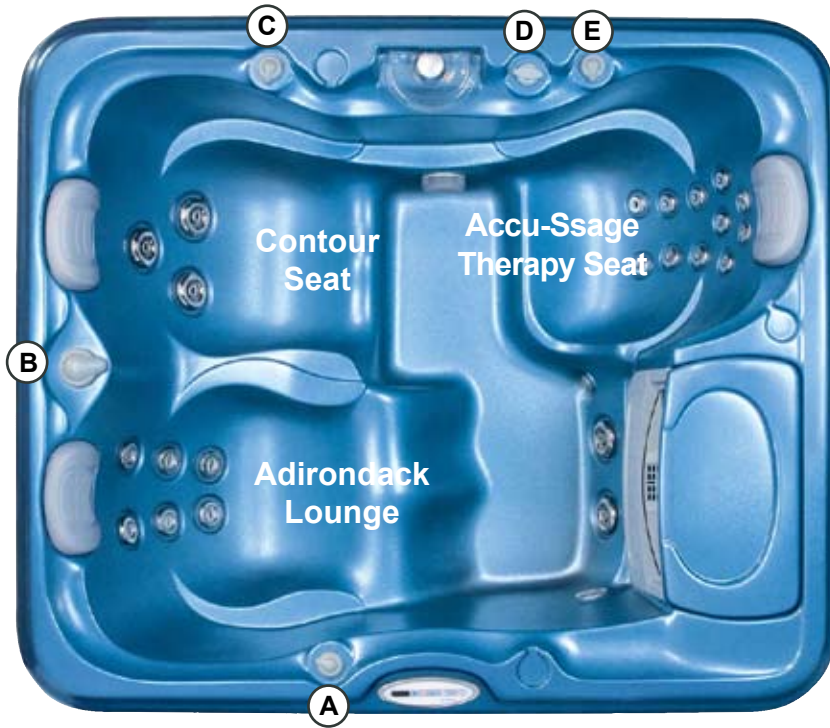

## Operation/New Features

- (A)** Air Control - Adjusts all Adirondack Lounge Jets (6 SMT Fluidix, 2 SMT)
- (B)** Massage Selector [Pump 1]- Adjusts Massage Level Between Adirondack Lounge Jets + Contour Seat Jets and Accu-Ssage Therapy Seat Jets
- (C)** Air Control - Adjusts All Contour Seat Jets (3 SMT)
- (D)** Waterfall Selector [24-Hour Circulation Pump] - Controls Waterfall Output
- (E)** Air Control - Adjusts All Accu-Ssage Therapy Jets (9 Accu-Pressure Jets, 2 SMT Micro)