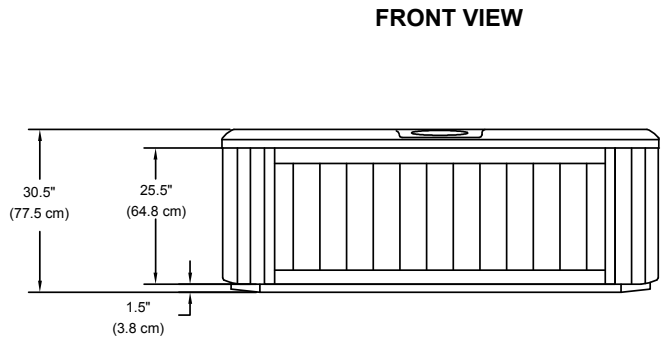

## Portable Dimensions

**IMPORTANT! Always measure each hot tub for exact dimensions BEFORE designing its foundational support and/or decking.**

Dimensions/specifications subject to change without notice. Tolerance: ± 0.5" (1.27 cm)