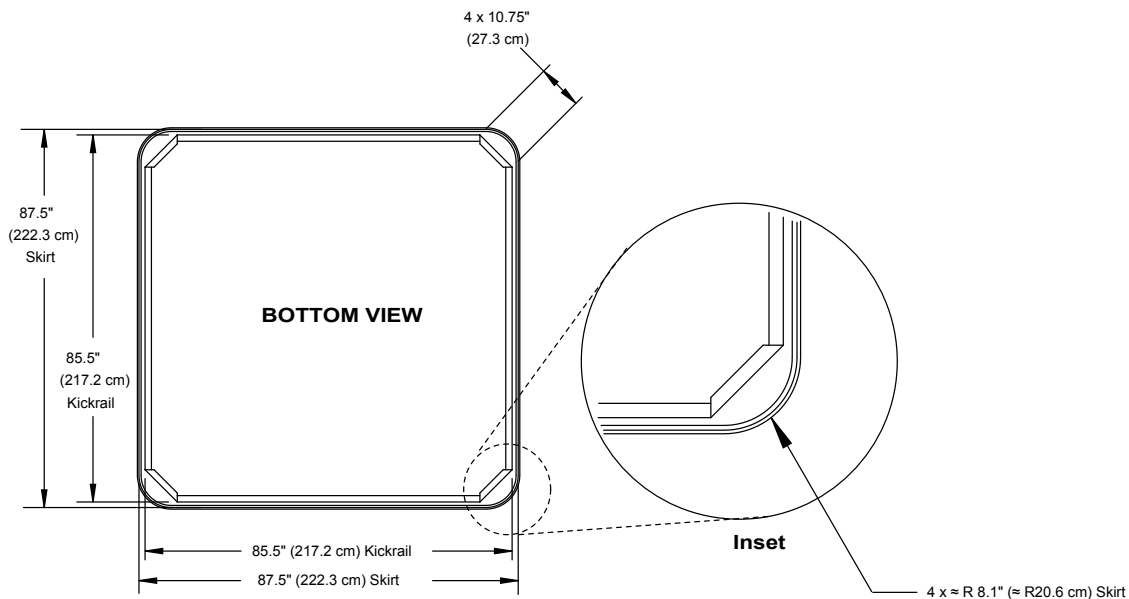

2009 Sundance Spas 680 Hartford

Portable Dimensions

TOP VIEW

FRONT VIEW
(Front view with stereo option shown)

BACK/SIDE VIEW

IMPORTANT! Always measure each hot tub for exact dimensions BEFORE designing its foundational support and/or decking.

Dimensions/Specifications Subject To Change Without Notice