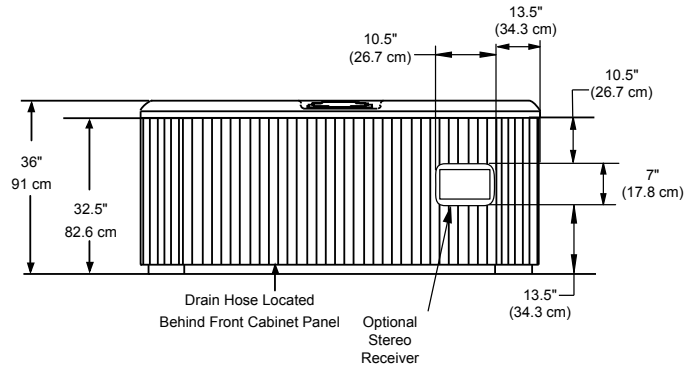

NOTE: Footwell Jets (2 DVX) are on at all times when jets pump 2 is running.

42 Total Jets

Spa Operation Subject To Change Without Notice

NEW FOR 2009!

Mahogany Skirt

Dimensions/Specifications Subject To Change Without Notice

2009 Sundance Spas 680 Hartford

Portable Dimensions

TOP VIEW

FRONT VIEW
(Front view with stereo option shown)

BACK/SIDE VIEW

IMPORTANT! Always measure each hot tub for exact dimensions BEFORE designing its foundational support and/or decking.

Dimensions/Specifications Subject To Change Without Notice