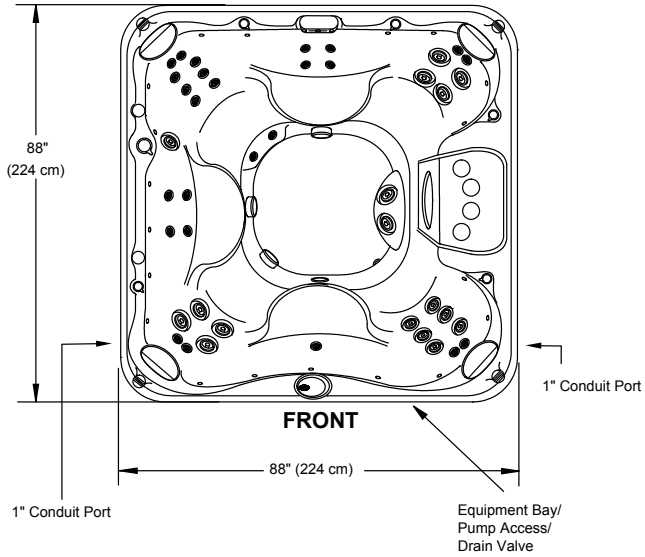

- Jets Pump 1: Powers all Soaking Seat 1 Jets + Soaking Seat 2 Jets + Cool Down Seat Jet + Therapy Seat Jets + Waterfall when running
- Jets Pump 2: Powers all Comfort Seat 1 Jets + Accu-Pressure Therapy Seat Jets + Side Wall Jet + Comfort Seat 2 Jets + Footwell Jets when running

NOTE: Footwell Jets (2 DVX) are on at all times when jets pump 2 is running.

42 Total Jets

Spa Operation Subject To Change Without Notice

NEW FOR 2009!

Mahogany Skirt

Dimensions/Specifications Subject To Change Without Notice

2009 Sundance Spas 680 Hartford

Portable Dimensions

TOP VIEW

FRONT VIEW
(Front view with stereo option shown)

BACK/SIDE VIEW

IMPORTANT! Always measure each hot tub for exact dimensions BEFORE designing its foundational support and/or decking.

Dimensions/Specifications Subject To Change Without Notice