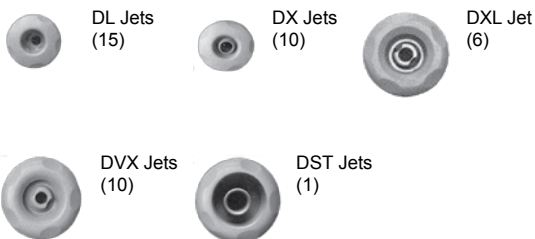

*(See Warranty Document for Specific Details)

Dimensions/Specifications Subject To Change Without Notice

2009 Sundance Spas 680 Hartford

Operation/New Features

- (A)** Air Control - Adjusts All Comfort Seat 1 Jets (2 DX, 4 DVX) + Cool Down Seat Jet (1 DL)
- (B)** Massage Selector [Pump 2]- Adjusts All Comfort Seat 1 (2 DX, 4 DVX) + All Accu-Pressure Seat Jets (4 DX, 6 DL) and All Comfort Seat 2 Jets (2 DX, 4 DVX) + Side Wall Jet (1 DST) and Footwell Jets (2 DVX)
- (C)** Air Control - Adjusts All Accu-Pressure Seat Jets (4 DX, 6 DL)
- (D)** Air Control - Adjusts All Comfort Seat 2 Jets (2 DX, 4 DVX) + Sidewall Jet (1 DST)
- (E)** Waterfall Selector - Controls Waterfall Output
- (F)** Air Control - Adjusts All Therapy Seat Jets (2 DX, 6 DXL) + All Soaking Seat 1 Jets (4 DL) + All Soaking Seat 2 Jets (4 DL) + All Footwell Jets (2 DVX)

- Jets Pump 1: Powers all Soaking Seat 1 Jets + Soaking Seat 2 Jets + Cool Down Seat Jet + Therapy Seat Jets + Waterfall when running
- Jets Pump 2: Powers all Comfort Seat 1 Jets + Accu-Pressure Therapy Seat Jets + Side Wall Jet + Comfort Seat 2 Jets + Footwell Jets when running

NOTE: Footwell Jets (2 DVX) are on at all times when jets pump 2 is running.

42 Total Jets

Spa Operation Subject To Change Without Notice

NEW FOR 2009!

Mahogany Skirt

Dimensions/Specifications Subject To Change Without Notice