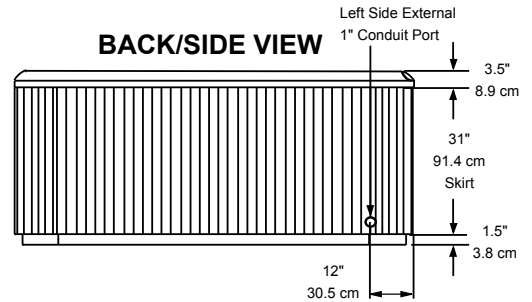

2009 Sundance Spas 680 Hartford

Portable Dimensions

TOP VIEW

FRONT VIEW
(Front view with stereo option shown)

BACK/SIDE VIEW

IMPORTANT! Always measure each hot tub for exact dimensions BEFORE designing its foundational support and/or decking.

Dimensions/Specifications Subject To Change Without Notice